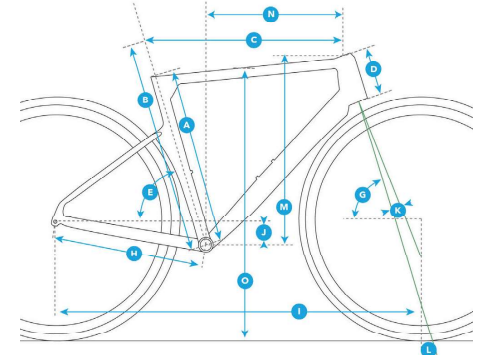

SUPREME

	XXS	XS	S	M
Bike Size (cm)	44	47	50	53
A Seat Tube Center To Top	420	450	480	510
B Seat Tube Effective	440	470	500	530
C Top Tube Effective	490	507	521.5	535
D Head Tube Length	96.5	115	135	151
E Seat Tube Angle	75.5	75	74.5	74
G Headtube Angle	70.5	71.5	71.5	72
H Chainstay Length	410	410	410	410
I Wheelbase	969	975	987	991.5
J Bottom Bracket Drop	73	73	70	70
K Fork Offset	52	52	52	52
L Trail	65.24	58.93	58.93	55.80
M Stack	484	505	521	538
N Reach	365	372	377	381
O Standover	709	734	759	781