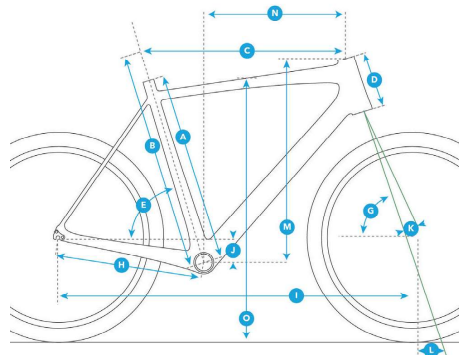

SL 1 SERIES

	XXS	XS	S	M	L	XL	XXL
Bike Size (cm)	46	49	52	54	56	58	61
A Seat Tube Center To Top	420	450	480	500	520	540	570
B Seat Tube Effective	460	490	520	540	560	580	610
C Top Tube Effective	505	515	530	545	560	580	600
D Head Tube Length	100	100	120	135	155	175	195
E Seat Tube Angle	75.0	74.5	73.8	73.5	73.0	73.0	73.0
G Headtube Angle	71.0	71.5	71.5	73.0	73.0	73.0	73.0
H Chainstay Length	405	405	405	405	405	405	405
I Wheelbase	974	975	979	974	983	1003	1023
J Bottom Bracket Drop	68	68	68	68	68	68	68
K Fork Offset	52	52	52	43	43	43	43
L Trail	60.7	57.6	57.6	57.8	57.8	57.8	57.8
M Stack	497	499	520	540	559	580	598
N Reach	372	377	378	385	389	403	417
O Standover	707	718	743	762	782	801	825