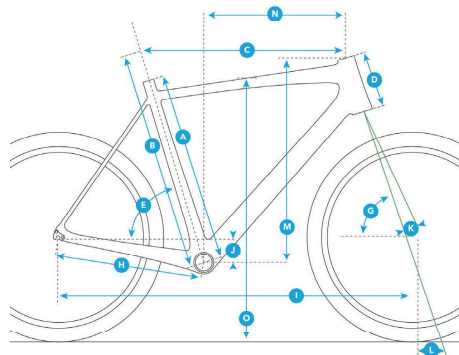

SL 1 SERIES

	XXS	XS	S	M	L	XL	XXL
Bike Size (cm)	46	49	52	54	56	58	61
A Seat Tube Center To Top	420	450	480	500	520	540	570
B Seat Tube Effective	460	490	520	540	560	580	610
C Top Tube Effective	505	515	530	545	560	580	600
D Head Tube Length	100	100	120	135	155	175	195
E Seat Tube Angle	75.0	74.5	73.8	73.5	73.0	73.0	73.0
G Headtube Angle	71.0	71.5	71.5	73.0	73.0	73.0	73.0
H Chainstay Length	405	405	405	405	405	405	405
I Wheelbase	974	975	979	974	983	1003	1023
J Bottom Bracket Drop	68	68	68	68	68	68	68
K Fork Offset	52	52	52	43	43	43	43
L Trail	60.7	57.6	57.6	57.8	57.8	57.8	57.8
M Stack	497	499	520	540	559	580	598
N Reach	372	377	378	385	389	403	417
O Standover	707	718	743	762	782	801	825

SUPREME

	XXS	XS	S	M
Bike Size (cm)	44	47	50	53
A Seat Tube Center To Top	420	450	480	510
B Seat Tube Effective	440	470	500	530
C Top Tube Effective	490	507	521.5	535
D Head Tube Length	96.5	115	135	151
E Seat Tube Angle	75.5	75	74.5	74
G Headtube Angle	70.5	71.5	71.5	72
H Chainstay Length	410	410	410	410
I Wheelbase	969	975	987	991.5
J Bottom Bracket Drop	73	73	70	70
K Fork Offset	52	52	52	52
L Trail	65.24	58.93	58.93	55.80
M Stack	484	505	521	538
N Reach	365	372	377	381
O Standover	709	734	759	781

ROUBAIX

	XS	S	M	L	XL	XXL
Bike Size (cm)	49	52	54	56	58	61
A Seat Tube Center To Top	450	480	500	520	540	570
B Seat Tube Effective	490	520	540	560	580	610
C Top Tube Effective	515	530	545	560	580	600
D Head Tube Length	100	120	140	160	180	200
E Seat Tube Angle	74.5	73.75	73.5	73	73	73
G Headtube Angle	71.5	72	73	73	73	73
H Chainstay Length	405	405	405	405	405	405
I Wheelbase	978	987	978	989	1009	1029
J Bottom Bracket Drop	70	70	68	68	66	66
K Fork Offset	52	52	43	43	43	43
L Trail	58.3	55.1	58.4	58.4	58.4	58.4
M Stack	499	520	543	562	579	599
N Reach	377	379	384	388	403	417
O Standover	721	745	768	786	807	834